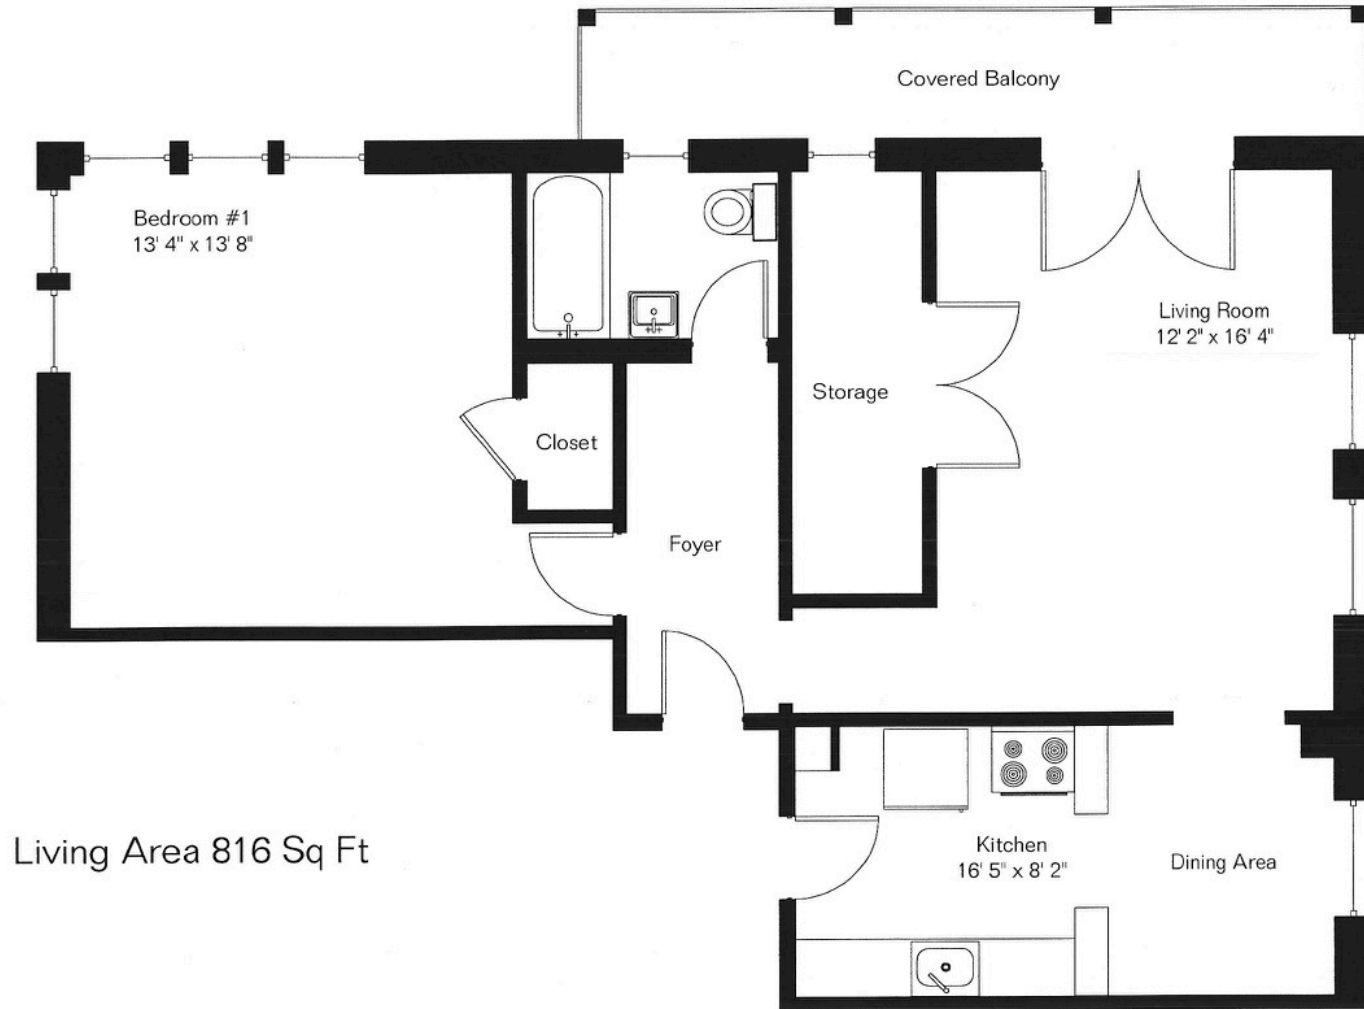

The square footages and room size information are deemed to be reliable but are not guaranteed and should be independently verified.

605 E 9th St Unit 201

Presented by Bright Properties

(520) 906-7215

Living Area 816 Sq Ft

Site Visit March 2016

0 ft. 3 ft. 5 ft. 10 ft.

Copyright 2016 Floor Plans First! LLC
All Rights Reserved.

www.FloorPlansFirst.com

Toll Free (877) 887-1500
Voice (520) 881-1500
Fax (520) 791-7701

Floor Plans First!
See the Floor Plan First!