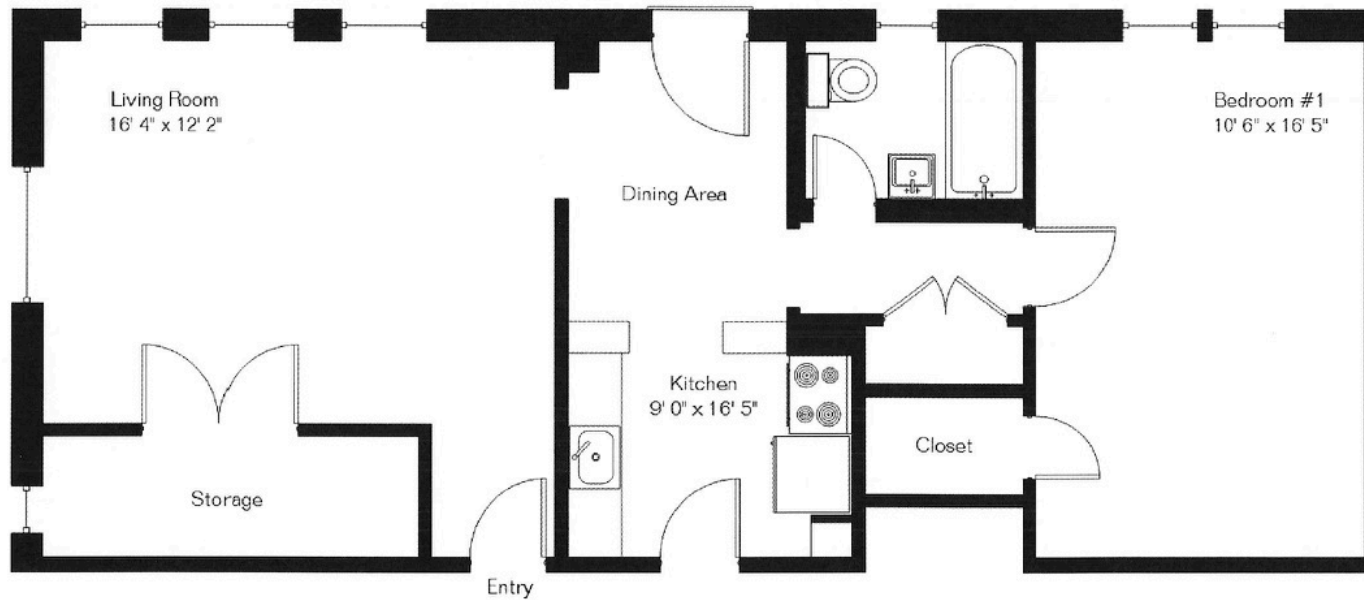

The square footages and room size information are deemed to be reliable but are not guaranteed and should be independently verified.

# 605 E 9<sup>th</sup> St Unit 206

Presented by Bright Properties  
(520) 906-7215

Living Area 767 Sq Ft

Site Visit March 2016

Copyright 2016 Floor Plans First! LLC  
All Rights Reserved.

[www.FloorPlansFirst.com](http://www.FloorPlansFirst.com)