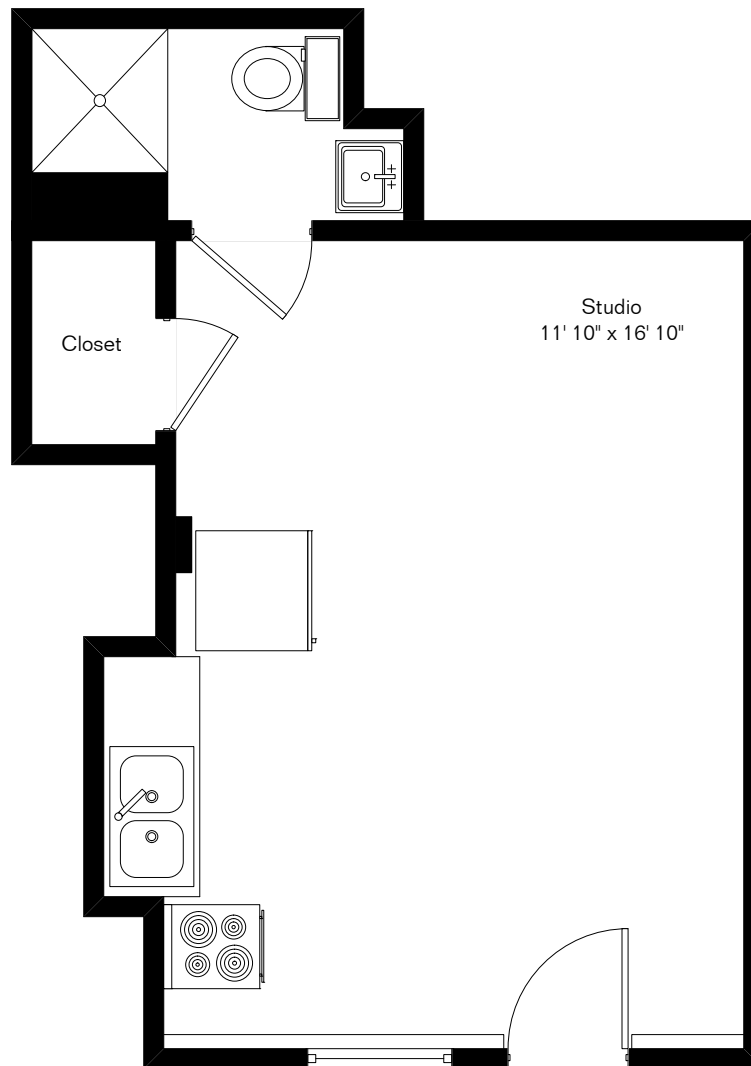

The square footages and room size information are deemed to be reliable but are not guaranteed and should be independently verified.

# 414 S 3<sup>rd</sup> Ave Unit 13

Presented by  
Jet To The Promised Land LLC  
(520) 609-6093

Living Area 270 Sq Ft

Site Visit December 2016

Copyright 2016 Floor Plans First! LLC  
All Rights Reserved.

[www.FloorPlansFirst.com](http://www.FloorPlansFirst.com)