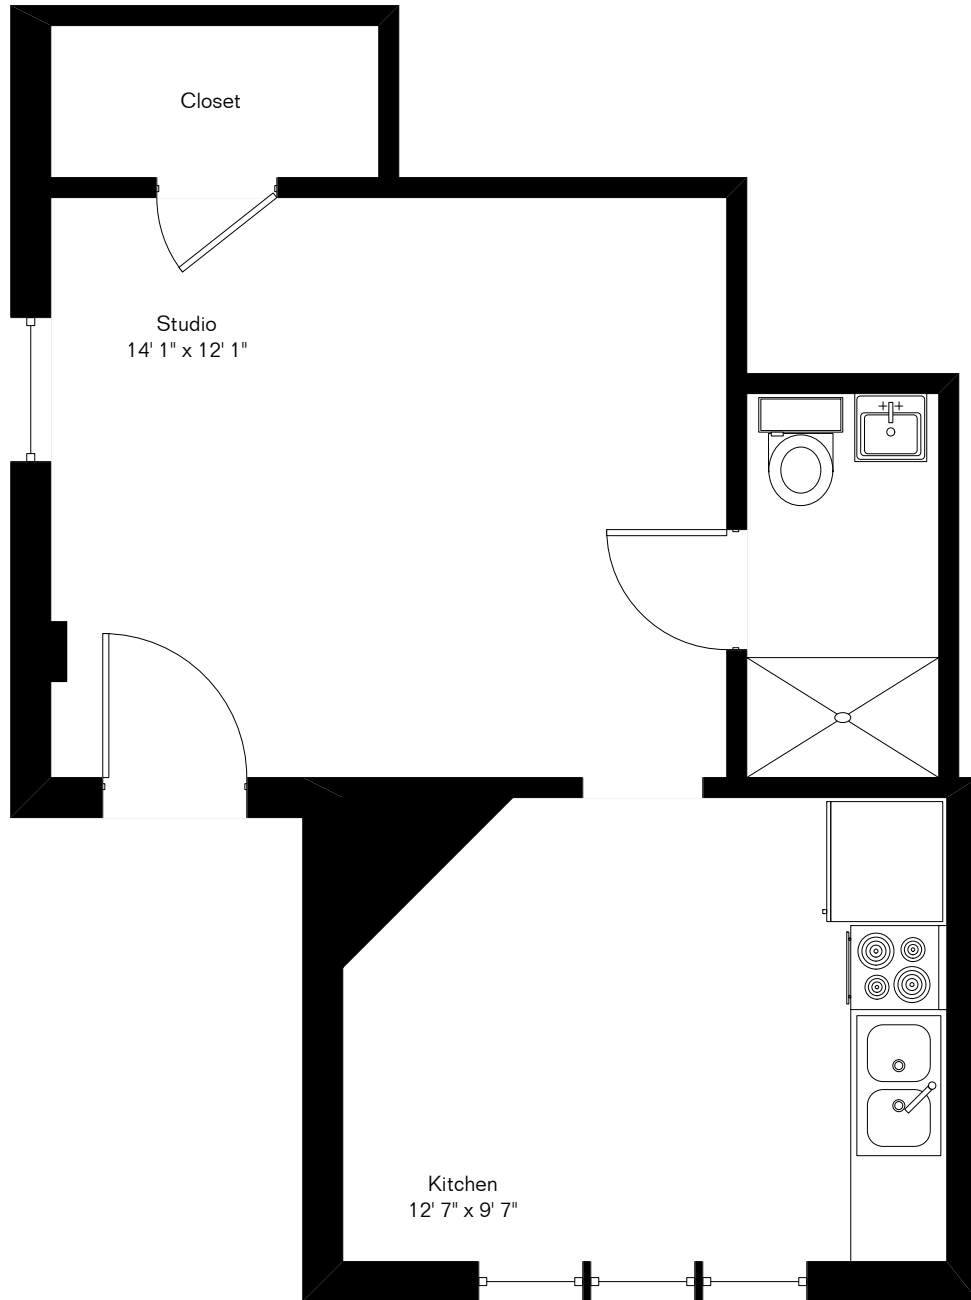

The square footages and room size information are deemed to be reliable but are not guaranteed and should be independently verified.

414 S 3rd Ave Unit 2

Presented by
Jet To The Promised Land LLC
(520) 609-6093

Living Area 405 Sq Ft

Site Visit December 2016

Copyright 2016 Floor Plans First! LLC
All Rights Reserved.

www.FloorPlansFirst.com

Toll Free (877) 887-1500
Voice (520) 881-1500
Fax (520) 791-7701

Floor Plans First!
See the Floor Plan First!