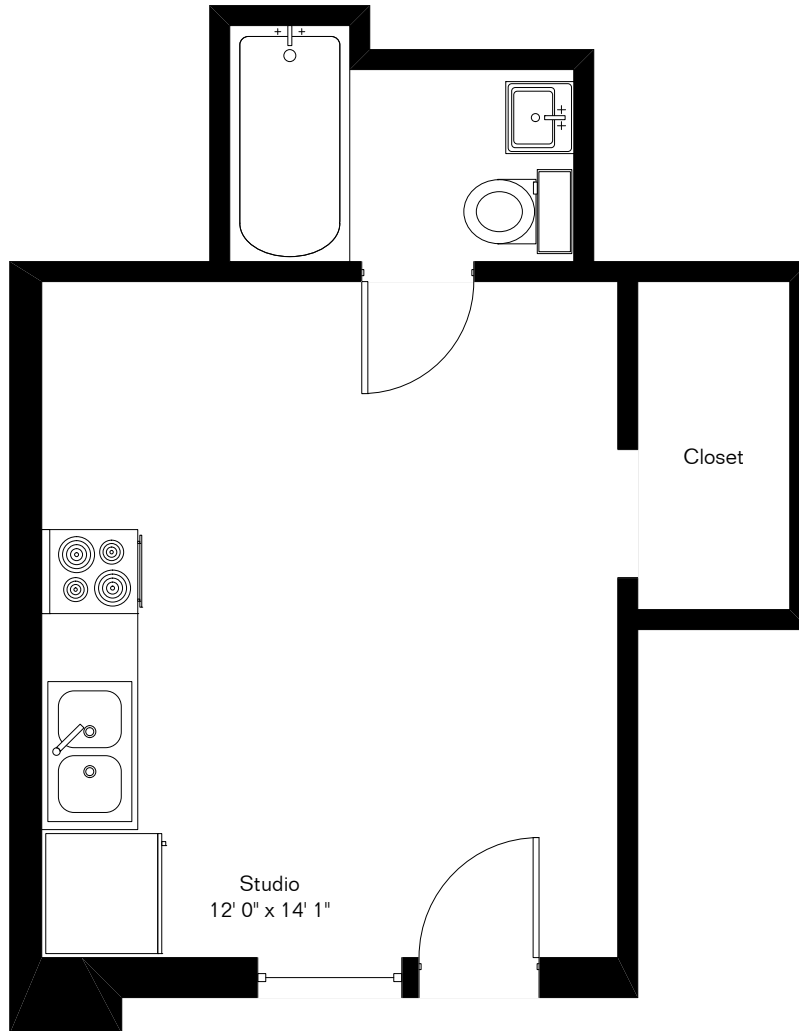

The square footages and room size information are deemed to be reliable but are not guaranteed and should be independently verified.

414 S 3rd Ave Unit 3

Presented by
Jet To The Promised Land LLC
(520) 609-6093

Living Area 251 Sq Ft

Site Visit December 2016

Copyright 2016 Floor Plans First! LLC
All Rights Reserved.

www.FloorPlansFirst.com

Toll Free (877) 887-1500
Voice (520) 881-1500
Fax (520) 791-7701

Floor Plans First!
See the Floor Plan First!