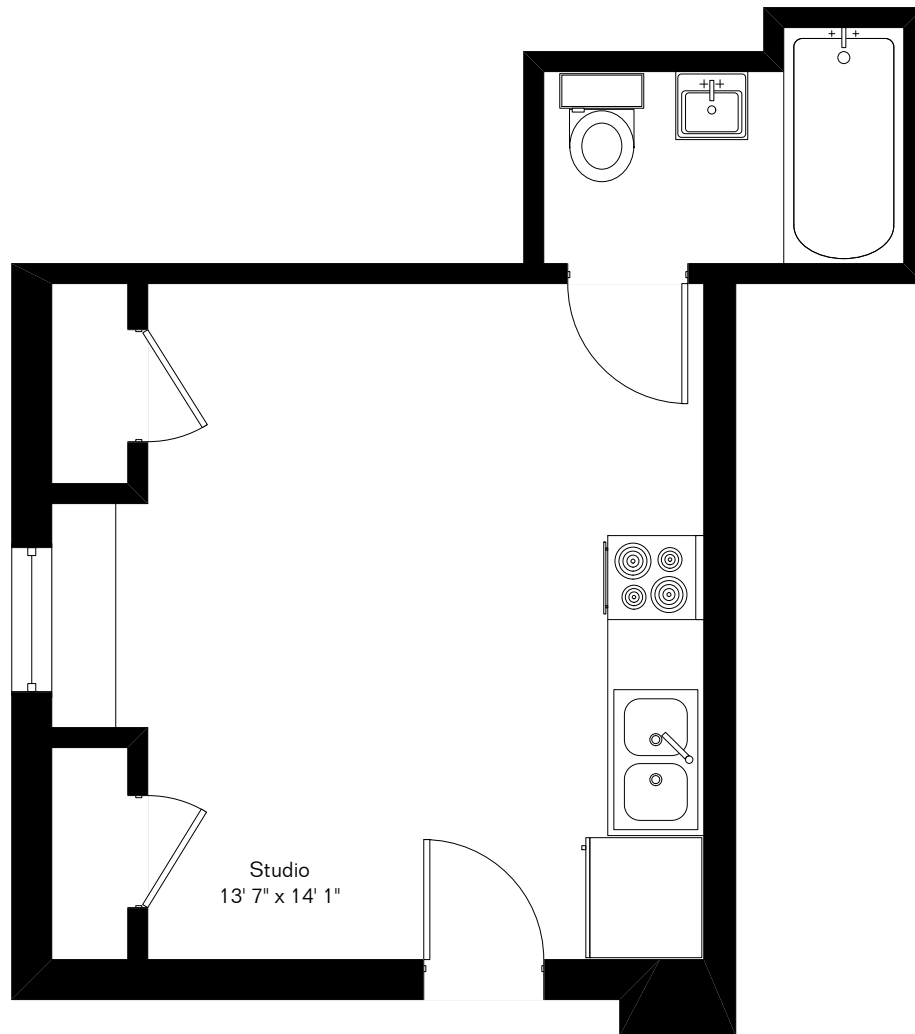

The square footages and room size information are deemed to be reliable but are not guaranteed and should be independently verified.

414 S 3rd Ave Unit 4

Presented by
Jet To The Promised Land LLC
(520) 609-6093

Living Area 261 Sq Ft

Site Visit December 2016

Copyright 2016 Floor Plans First! LLC
All Rights Reserved.

www.FloorPlansFirst.com

Toll Free (877) 887-1500
Voice (520) 881-1500
Fax (520) 791-7701

Floor Plans First!
See the Floor Plan First!