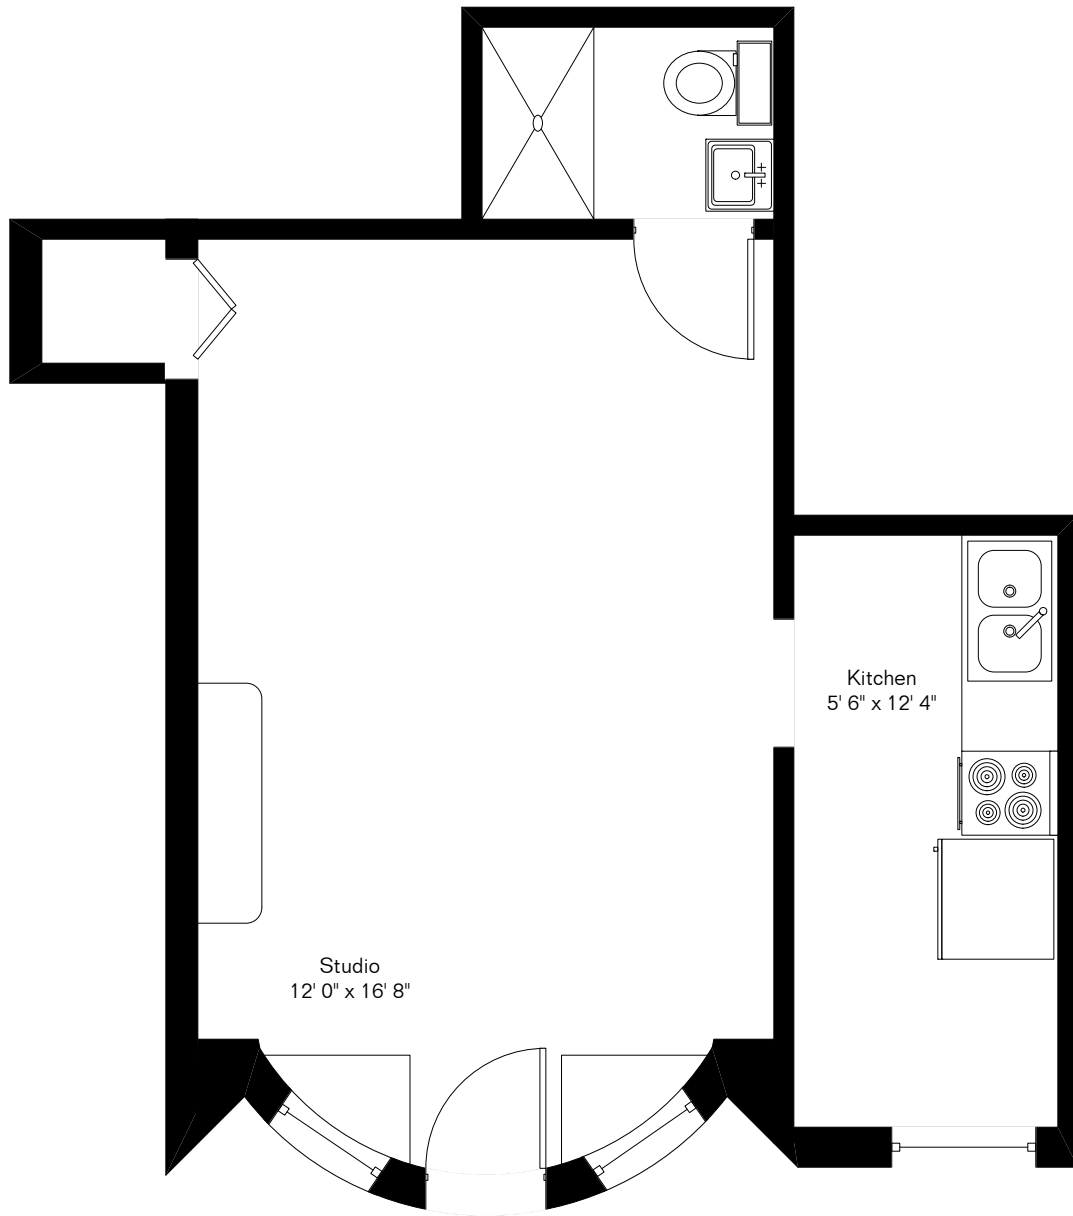

The square footages and room size information are deemed to be reliable but are not guaranteed and should be independently verified.

414 S 3rd Ave Unit 7

Presented by
Jet To The Promised Land LLC
(520) 609-6093

Living Area 363 Sq Ft

Site Visit December 2016

Copyright 2016 Floor Plans First! LLC
All Rights Reserved.

www.FloorPlansFirst.com

Toll Free (877) 887-1500
Voice (520) 881-1500
Fax (520) 791-7701

Floor Plans First!
See the Floor Plan First!