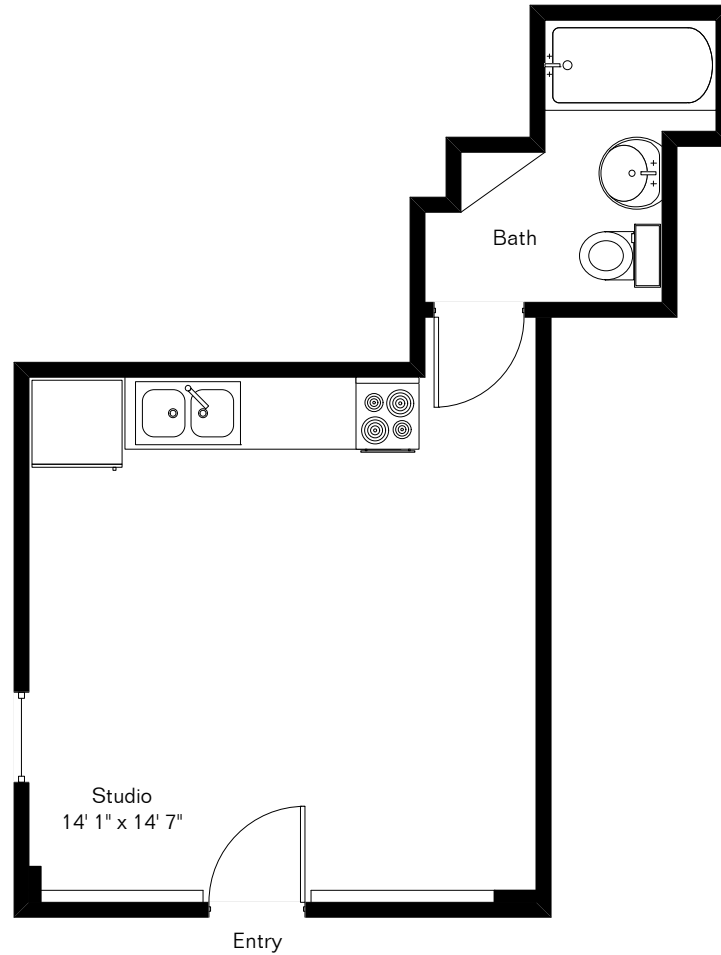

The square footages and room size information are deemed to be reliable but are not guaranteed and should be independently verified.

# 414 S 3<sup>rd</sup> Ave Unit 8

Presented by  
Jet To The Promised Land LLC  
(520) 609-6093

Living Area 279 Sq Ft

Site Visit March 2016

Copyright 2016 Floor Plans First! LLC  
All Rights Reserved.

[www.FloorPlansFirst.com](http://www.FloorPlansFirst.com)