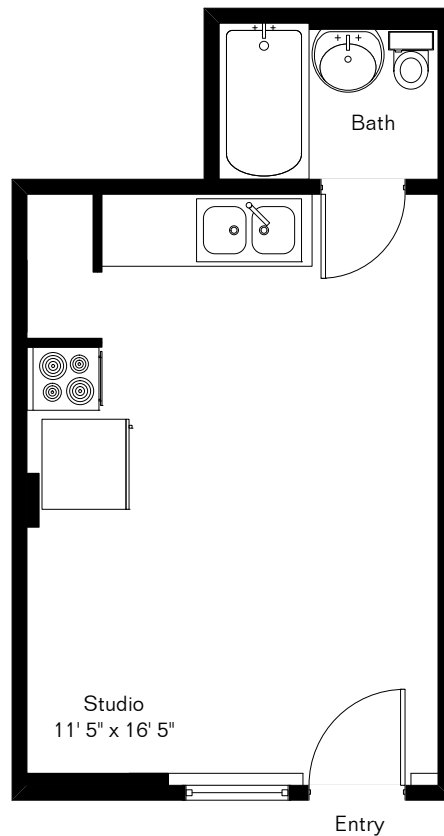

The square footages and room size information are deemed to be reliable but are not guaranteed and should be independently verified.

414 S 3rd Ave Unit 9

Presented by
Jet To The Promised Land LLC
(520) 609-6093

Living Area 233 Sq Ft

Site Visit March 2016

Copyright 2016 Floor Plans First! LLC
All Rights Reserved.

www.FloorPlansFirst.com

Toll Free (877) 887-1500
Voice (520) 881-1500
Fax (520) 791-7701

Floor Plans First!
See the Floor Plan First