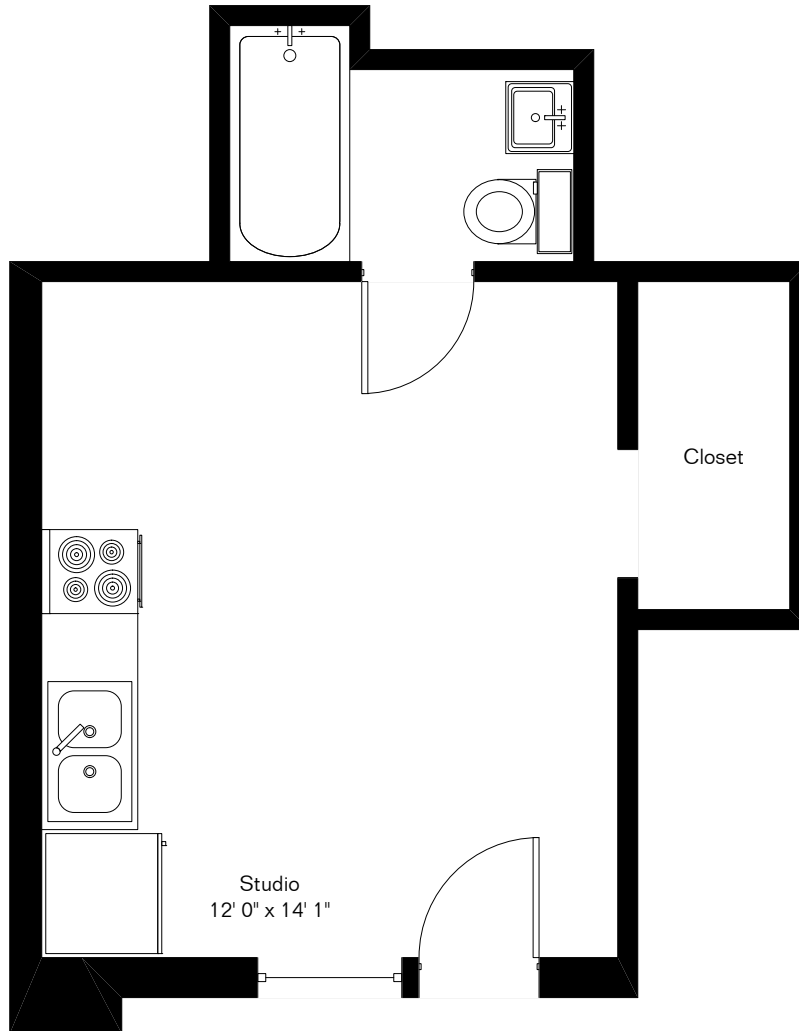

The square footages and room size information are deemed to be reliable but are not guaranteed and should be independently verified.

414 S 3rd Ave Unit 3

Presented by
Jet To The Promised Land LLC
(520) 609-6093

Living Area 251 Sq Ft

Site Visit December 2016

Copyright 2016 Floor Plans First! LLC
All Rights Reserved.

www.FloorPlansFirst.com

Toll Free (877) 887-1500
Voice (520) 881-1500
Fax (520) 791-7701

Floor Plans First!
See the Floor Plan First!