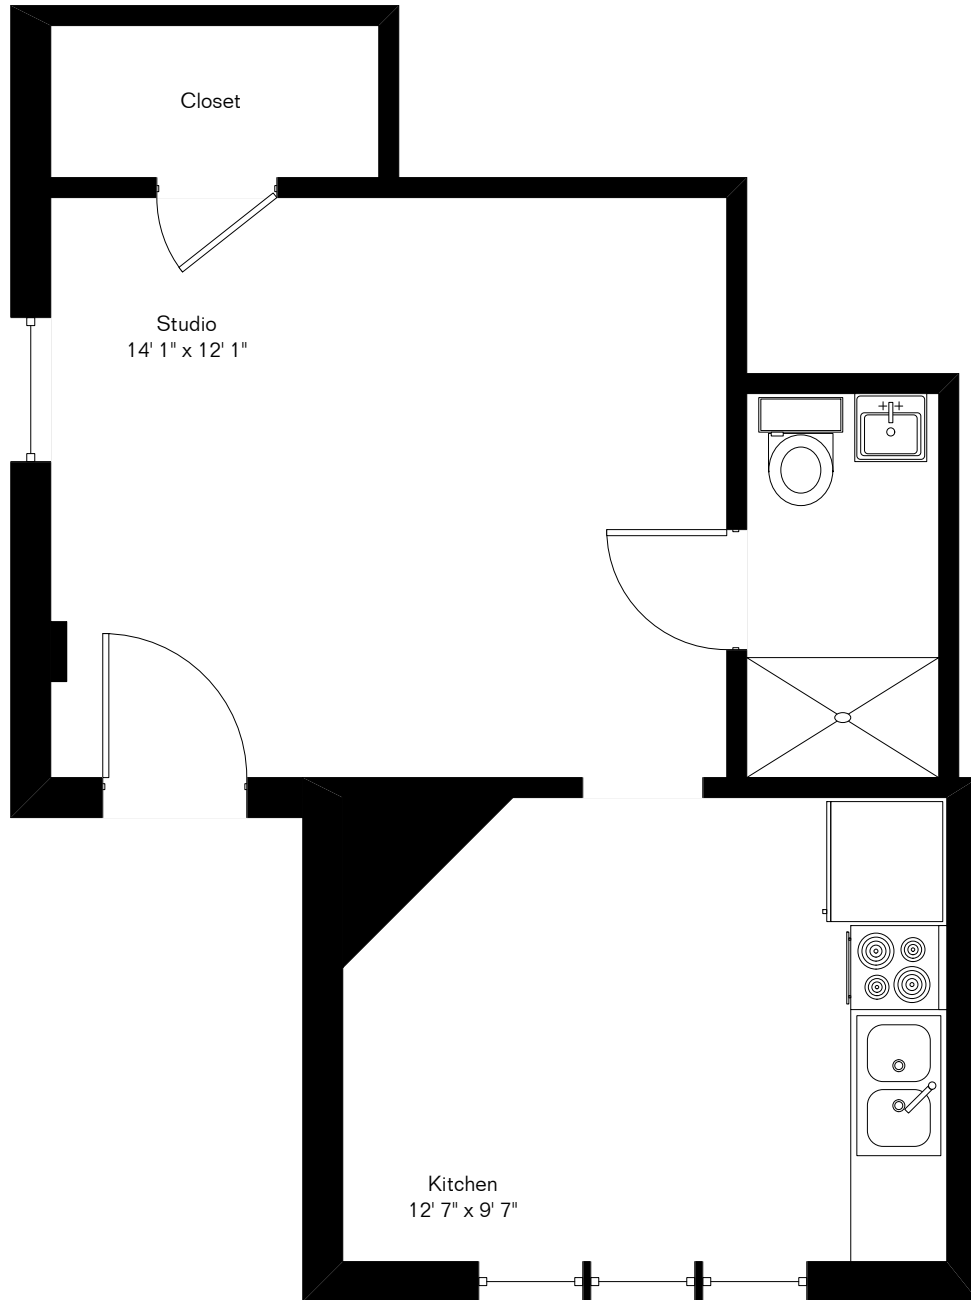

The square footages and room size information are deemed to be reliable but are not guaranteed and should be independently verified.

414 S 3rd Ave Unit 2

Presented by
Jet To The Promised Land LLC
(520) 609-6093

Living Area 405 Sq Ft

Site Visit December 2016

Copyright 2016 Floor Plans First! LLC
All Rights Reserved.

www.FloorPlansFirst.com

Toll Free (877) 887-1500
Voice (520) 881-1500
Fax (520) 791-7701

Floor Plans First!
See the Floor Plan First!