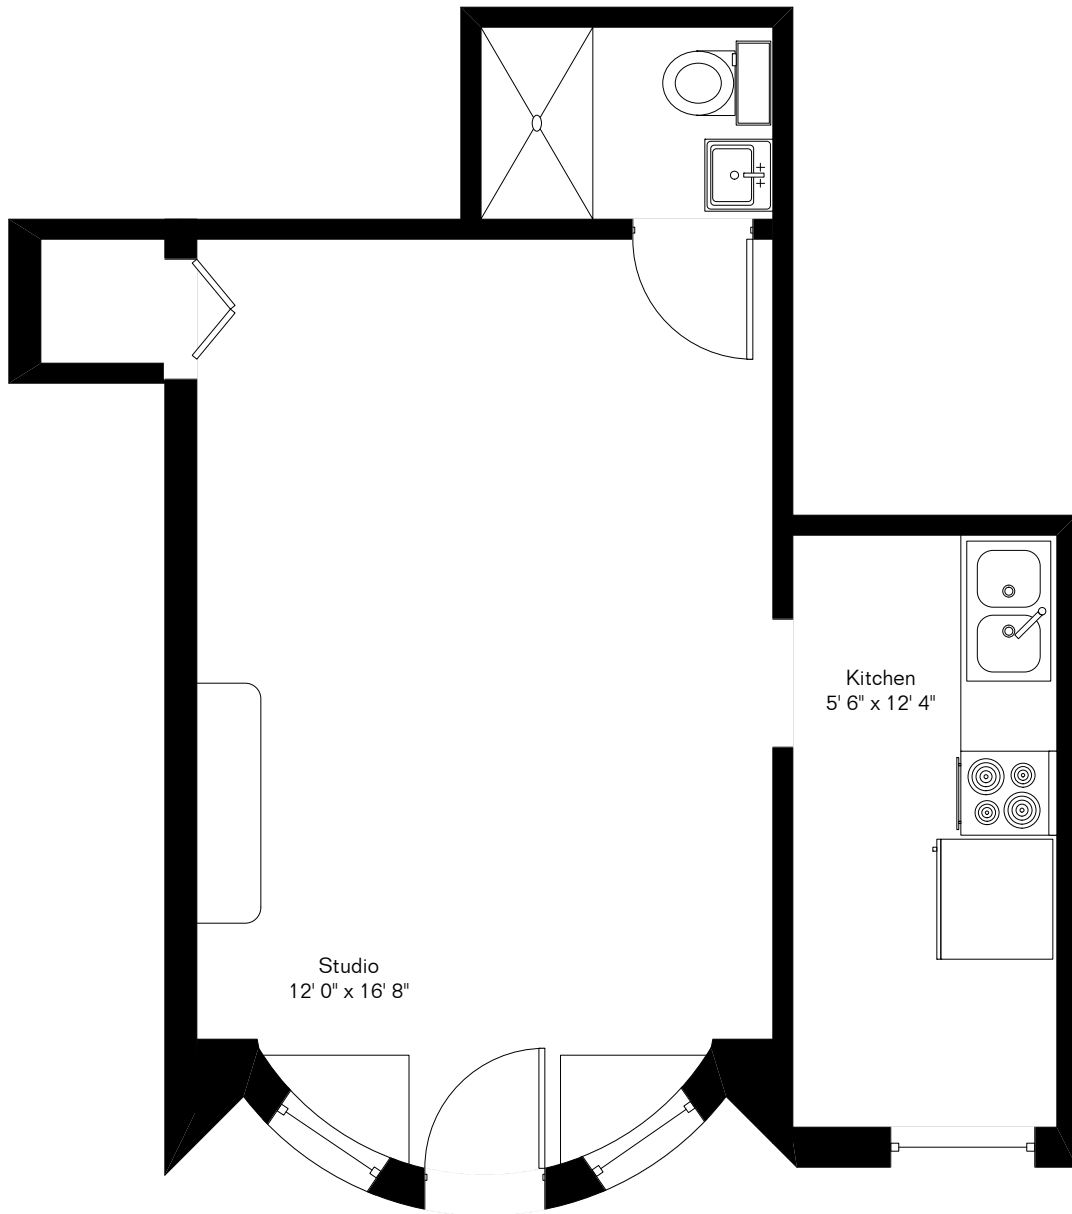

The square footages and room size information are deemed to be reliable but are not guaranteed and should be independently verified.

414 S 3rd Ave Unit 7

Presented by
Jet To The Promised Land LLC
(520) 609-6093

Living Area 363 Sq Ft

Site Visit December 2016

Copyright 2016 Floor Plans First! LLC
All Rights Reserved.

www.FloorPlansFirst.com

Toll Free (877) 887-1500
Voice (520) 881-1500
Fax (520) 791-7701

Floor Plans First!
See the Floor Plan First!